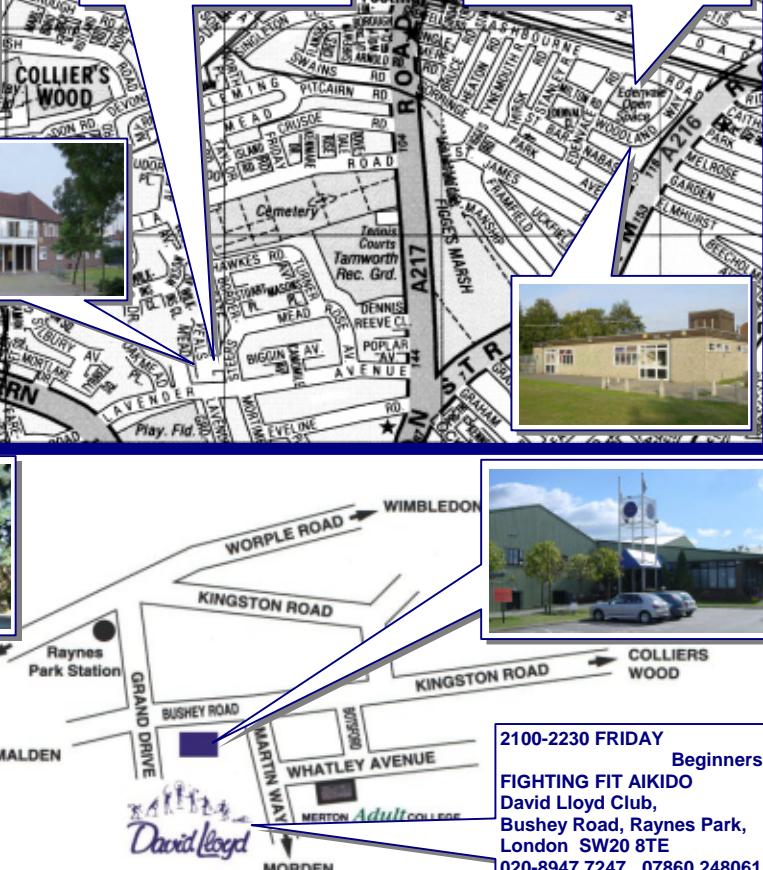

2100-2230 FRIDAY Beginners
FIGHTING FIT AIKIDO
David Lloyd Club,
Bushey Road, Raynes Park,
London SW20 8TE
020-8947 7247 07860 248061