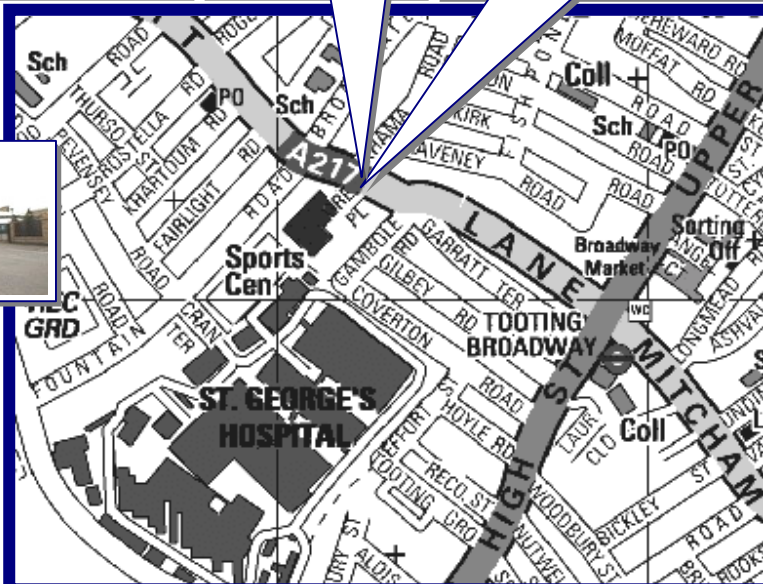

CLASS TIMES, VENUES & LOCATIONS

2030-2230 TUESDAY
All levels
KODOKAN AIKIDO
Wandle Recreation Centre,
Mapleton Road,
Wandsworth,
London SW18 4DN
020-8395 6407

2030-2200 THURSDAY
All levels
KIKUSUI KAI AIKIDO
(Tooting)
Tooting Leisure Centre,
Greaves Place,
Tooting,
London SW17 0NE
020-8947 7247