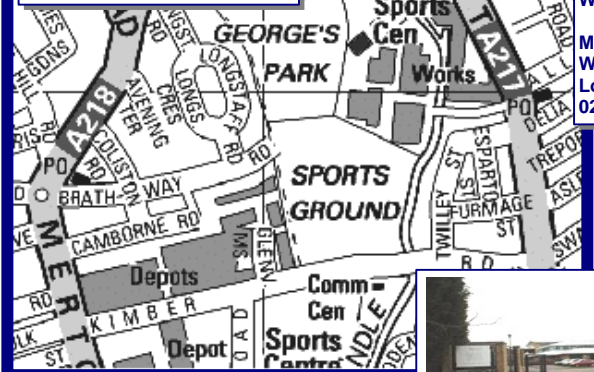

CLASS TIMES, VENUES & LOCATIONS

2030-2230 TUESDAY
All levels
KODOKAN AIKIDO
Wandle Recreation Centre,
Mapleton Road,
Wandsworth,
London SW18 4DN
020-8395 6407

2030-2200 THURSDAY
All levels
KIKUSUI KAI AIKIDO
(Tooting)
Tooting Leisure Centre,
Greaves Place,
Tooting,
London SW17 0NE
020-8947 7247